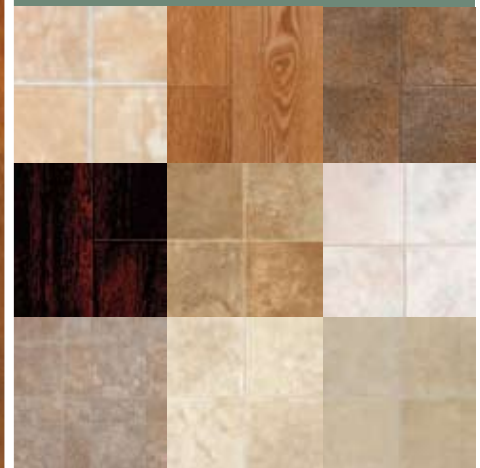

Duration

MANNINGTON®
Beautiful floors for the real world

Natural Habitat - DR021

Best Value in the Industry

- Urethane Wearlayer
- NatureForm™ Technology
- Available in 20 skus
- Guardian™ Protection - to minimize rips, tears and gouges
- 10 Year Warranty
- Never Yellow Warranty™
- Triple Options Installation
- Made With Recycled Content
- Contributes to LEED and other green building systems
- FloorScore Certified

Mannington.com | 1-800-356-6787

PATTERN INFORMATION AND CROSSOVER

A collection of some of our best selling patterns, Duration was designed to out-style the competition. All SKUs will be part of the 2010 Resilient GPL. Listed below you will find the Mannington crossovers.

<u>Duration SKU</u>	<u>Pattern Name</u>	<u>Mannington Crossover</u>
DR000	Kingsbridge	ALT242
DR010	Toscana	ALT272
DR011	Toscana	ALT273
DR020	Madagascar	ALT611
DR021	Madagascar	ALT612
DR030	African Slate	KS121
DR031	African Slate	KS161
DR032	African Slate	41224
DR040	Etruscan	KS141
DR050	Colorado Slate	KS151
DR051	Colorado Slate	KS152
DR060	Carolina Oak	KS211
DR061	Carolina Oak	KS212
DR070	Acapulco	KS222
DR080	Porta Granda	162089
DR090	Orchard Hill	162099
DR100	New Brighton	162193
DR110	Torino Ridge	41280
DR111	Torino Ridge	41283
DR120	Rushmore	98103