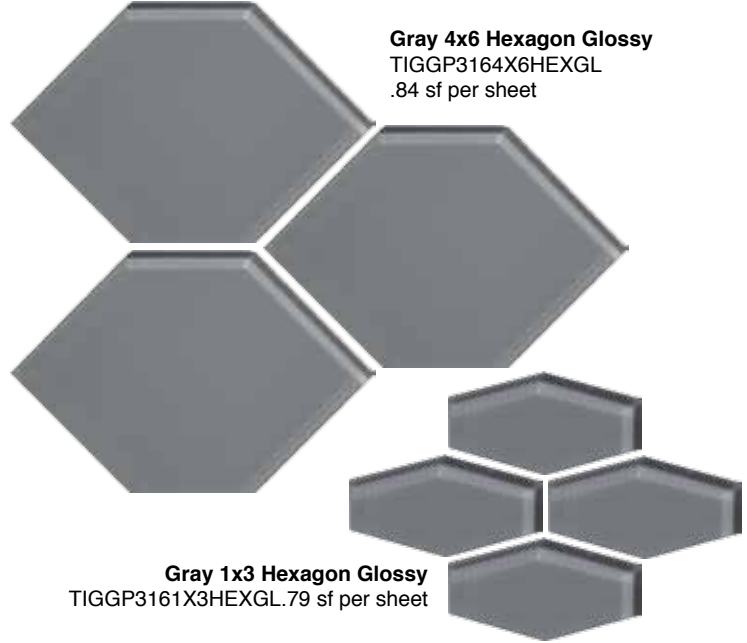

Gray 1" x 12" Glossy
TIGEH3161X12GL

Gray 2" x 12" Bamboo
TIGEH3162X12BO

Gray 2" x 12" Glossy
TIGEH3162X12GL

Gray 4" x 12" Glossy
TIGEH3164X12GL

Gray 4x6 Hexagon Glossy
TIGGP3164X6HEXGL
.84 sf per sheet

Gray 1x3 Hexagon Glossy
TIGGP3161X3HEXGL .79 sf per sheet

Ivory 4" x 6" Hexagon Glossy
TIGGP2014X6HEXGL
.84 sf per sheet

Ivory 1" x 3" Hexagon Glossy
TIGGP2011X3HEXGL .79 sf per sheet

Ivory 1" x 12" Glossy
TIGEH2011X12GL

Ivory 2" x 12" Bamboo
TIGEH2012X12BO

Ivory 2" x 12" Glossy
TIGEH2012X12GL