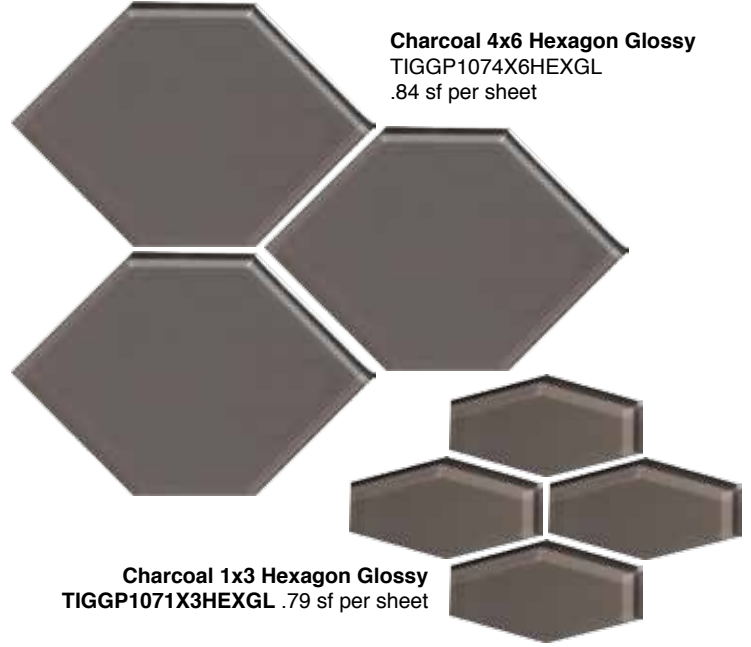

Charcoal 1" x 12" Glossy  
TIGEH1071X12GL

Charcoal 2" x 12" Bamboo  
TIGEH1072X12BO

Charcoal 2" x 12" Glossy  
TIGEH1072X12GL

Charcoal 4" x 12" Glossy  
TIGEH1074X12GL

Smoke 1" x 12" Glossy  
TIGEH1061X12GL