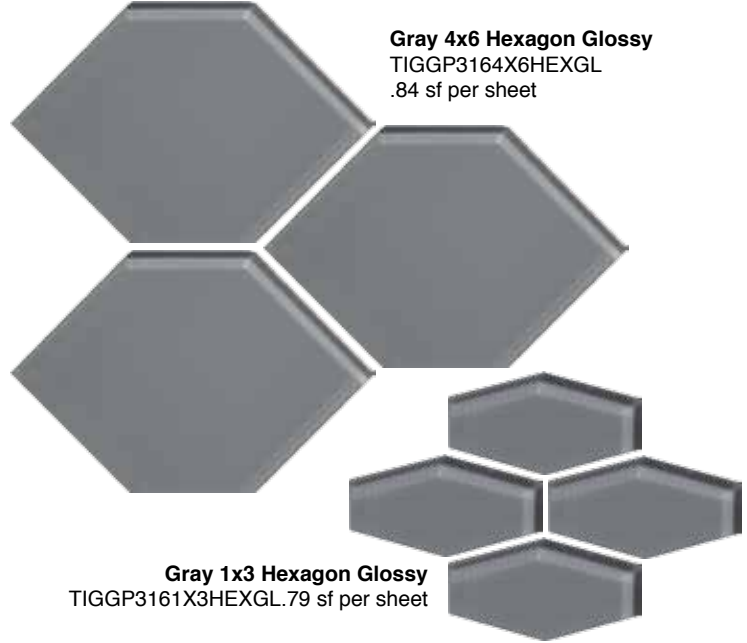

Tile Size	Sheet/piece Size	Sheets/pcs per carton	S/f per sheet	S/f per carton
4" x 6" Hex (sheet)	10" x 14"	6 sheets	0.84	5.05
1" x 3" Hex (sheet)	10" x 12"	6 sheets	0.79	4.74
1" x 12" (piece)	1" x 12"	72 pieces	-	5.82
2" x 12" (piece)	2" x 12"	36 pieces	-	5.82
4" x 12" (piece)	4" x 12"	18 pieces	-	5.82

**Gray 1" x 12" Glossy**  
TIGEH3161X12GL

**Gray 2" x 12" Bamboo**  
TIGEH3162X12BO

**Gray 2" x 12" Glossy**  
TIGEH3162X12GL

**Gray 4" x 12" Glossy**  
TIGEH3164X12GL

**Gray 4x6 Hexagon Glossy**  
TIGGP3164X6HEXGL  
.84 sf per sheet

**Gray 1x3 Hexagon Glossy**  
TIGGP3161X3HEXGL .79 sf per sheet

**Ivory 4" x 6" Hexagon Glossy**  
TIGGP2014X6HEXGL  
.84 sf per sheet

**Ivory 1" x 3" Hexagon Glossy**  
TIGGP2011X3HEXGL .79 sf per sheet