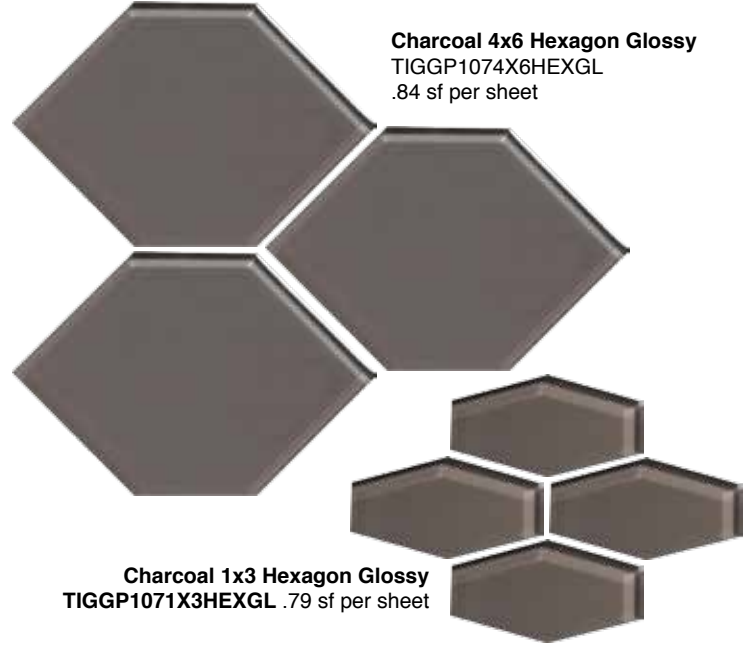

Charcoal 1" x 12" Glossy
TIGEH1071X12GL

Charcoal 2" x 12" Bamboo
TIGEH1072X12BO

Charcoal 2" x 12" Glossy
TIGEH1072X12GL

Charcoal 4" x 12" Glossy
TIGEH1074X12GL

Smoke 1" x 3" Hexagon Glossy
TIGGP1061X3HEXGL .79 sf per sheet