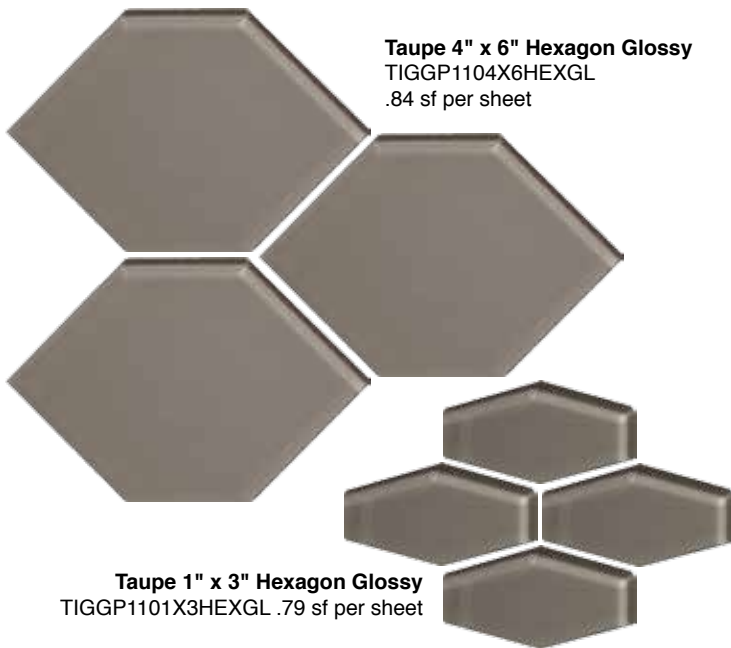

TRENDS

in GLASS

EARTH

TRENDS
in GLASS

Product Information

Thickness: 8mm
Nylon mesh back mount

Tile Size	Sheet/piece Size	Sheets/pcs per carton	S/f per sheet	S/f per carton
4" x 6" Hex (sheet)	10" x 14"	6 sheets	0.84	5.05
1" x 3" Hex (sheet)	10" x 12"	6 sheets	0.79	4.74
1" x 12" (piece)	1" x 12"	72 pieces	-	5.82
2" x 12" (piece)	2" x 12"	36 pieces	-	5.82
4" x 12" (piece)	4" x 12"	18 pieces	-	5.82

Snow 1" x 12" Glossy
TIGEH1051X12GL

Snow 2" x 12" Bamboo
TIGEH1052X12BO

Snow 2" x 12" Glossy
TIGEH1052X12GL

Snow 4" x 12" Glossy
TIGEH1054X12GL

Snow 4x6 Hexagon Glossy
TIGGP1054X6HEXGL
.84 sf per sheet

Snow 1x3 Hexagon Glossy
TIGGP1051X3HEXGL .79 sf per sheet

Taupe 4" x 6" Hexagon Glossy
TIGGP1104X6HEXGL
.84 sf per sheet

Taupe 1" x 3" Hexagon Glossy
TIGGP1101X3HEXGL .79 sf per sheet

Taupe 1" x 12" Glossy
TIGEH1101X12GL

Taupe 2" x 12" Bamboo
TIGEH1102X12BO

Taupe 2" x 12" Glossy
TIGEH1102X12GL

Taupe 4" x 12" Glossy
TIGEH1104X12GL

EARTH

TRENDS
in GLASS

Product Information

Thickness: 8mm
Nylon mesh back mount

Tile Size	Sheet/piece Size	Sheets/pcs per carton	S/f per sheet	S/f per carton
4" x 6" Hex (sheet)	10" x 14"	6 sheets	0.84	5.05
1" x 3" Hex (sheet)	10" x 12"	6 sheets	0.79	4.74
1" x 12" (piece)	1" x 12"	72 pieces	-	5.82
2" x 12" (piece)	2" x 12"	36 pieces	-	5.82
4" x 12" (piece)	4" x 12"	18 pieces	-	5.82