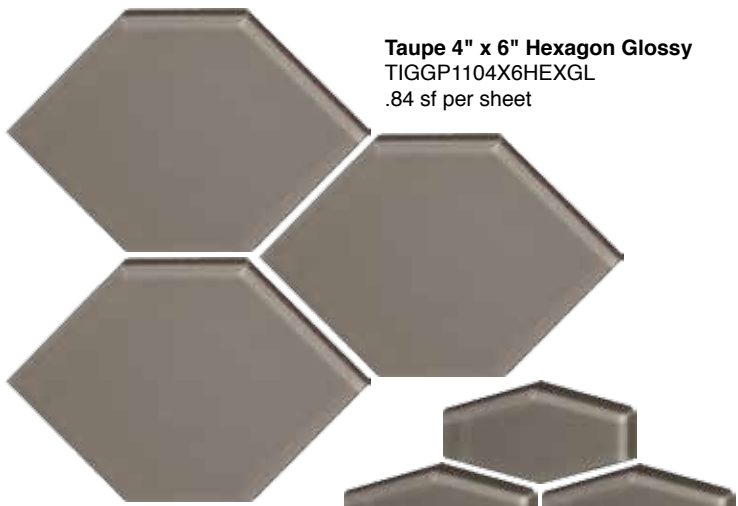

# TRENDS

in GLASS

EARTH

TRENDS  
in GLASS

**Product Information**

Thickness: 8mm  
Nylon mesh back mount

Tile Size	Sheet/piece Size	Sheets/pcs per carton	S/f per sheet	S/f per carton
4" x 6" Hex (sheet)	10" x 14"	6 sheets	0.84	5.05
1" x 3" Hex (sheet)	10" x 12"	6 sheets	0.79	4.74
1" x 12" (piece)	1" x 12"	72 pieces	-	5.82
2" x 12" (piece)	2" x 12"	36 pieces	-	5.82
4" x 12" (piece)	4" x 12"	18 pieces	-	5.82

**Snow 1" x 12" Glossy**  
TIGEH1051X12GL

**Snow 2" x 12" Bamboo**  
TIGEH1052X12BO

**Snow 2" x 12" Glossy**  
TIGEH1052X12GL

**Snow 4" x 12" Glossy**  
TIGEH1054X12GL

**Taupe 1" x 12" Glossy**  
TIGEH1101X12GL