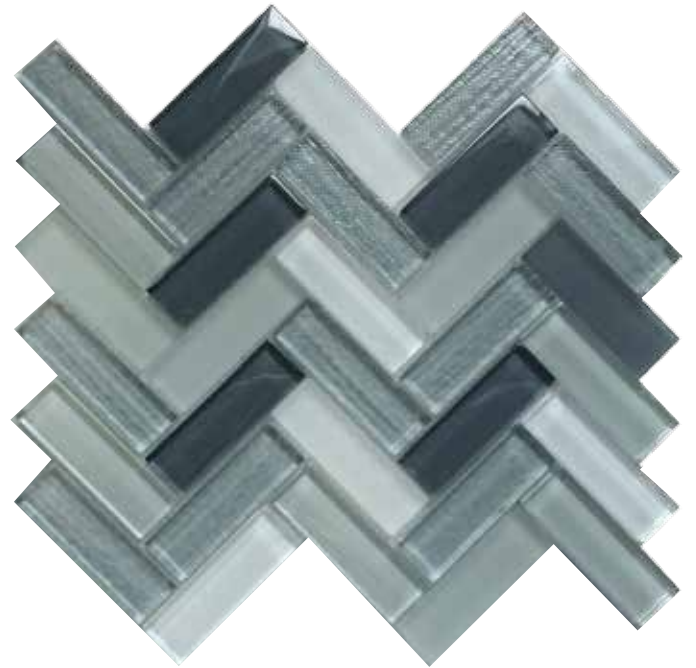

Black
TIGMIX6006

MG03 Herringbone
TIGMG031X3HB 1" x 3" .97 sf per sheet