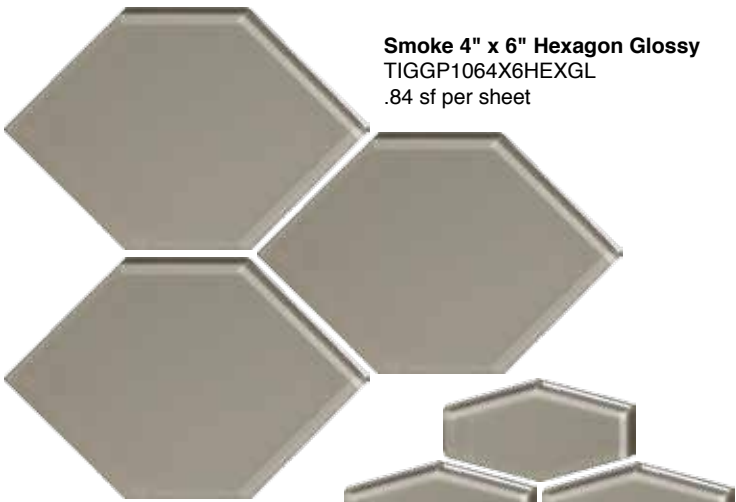

Charcoal 1" x 12" Glossy
TIGEH1071X12GL

Charcoal 2" x 12" Bamboo
TIGEH1072X12BO

Charcoal 2" x 12" Glossy
TIGEH1072X12GL

Charcoal 4" x 12" Glossy
TIGEH1074X12GL

Smoke 1" x 3" Hexagon Glossy
TIGGP1061X3HEXGL .79 sf per sheet