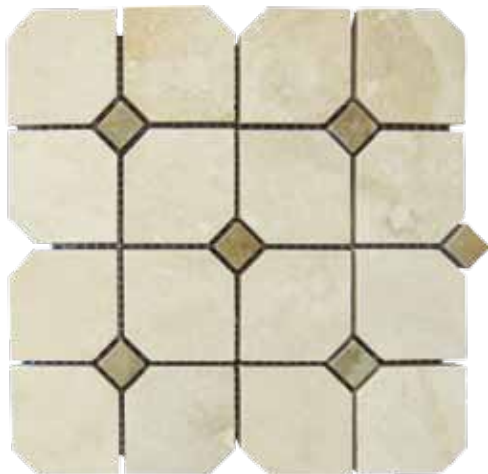

BEIGE

Honed & Filled Travertine

Also Available:
18" x 18" Tile
TISTRA1800

3" x 6" Tumbled Tile
TISTRA3600

Tile and mosaics may be used for floor or wall applications.

Listellos and Split Brick Mosaic are for wall only.

3" x 12" Bullnose Available

All stone should be sealed to protect its beauty. We recommend Gundlach Stone Enhancer or Gundlach Penetrating Sealer.